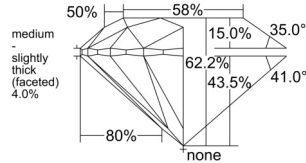

GIA®

FACSIMILE

GIA REPORT 5553149716

Verify this report at GIA.edu

GIA NATURAL DIAMOND DOSSIER®

April 30, 2026
GIA Report Number 5553149716
Shape and Cutting Style ..... Round Brilliant
Measurements ..... 5.25 - 5.27 x 3.27 mm

GRADING RESULTS

Carat Weight ..... 0.56 carat
Color Grade ..... H
Clarity Grade VS2
Cut Grade ..... Excellent

ADDITIONAL GRADING INFORMATION

Polish ..... Excellent
Symmetry ..... Excellent
Fluorescence ..... None
Clarity Characteristics..... Crystal, Cloud, Feather
Inscription(s): GIA 5553149716

PROPORTIONS

GRADING SCALES

GIA COLOR SCALE	GIA CLARITY SCALE	GIA CUT SCALE	
D	FLAWLESS	EXCELLENT	
E	INTERNALLY FLAWLESS		
F		VVS₁	VERY GOOD
G	VVS₂		
H	VS₁	GOOD	
I	VS₂		
J	SI₁	FAIR	
K	SI₂		
L	I₁	POOR	
M			
N			
O	I₂		
P			
Q			
R	I₃		
S			
T			
U			
V			
W			
X			
Y			
Z