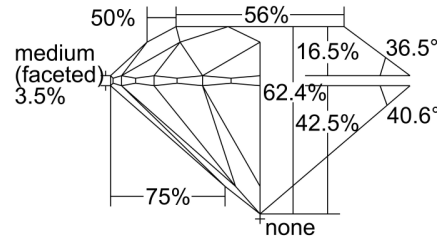

GIA NATURAL DIAMOND GRADING REPORT

January 03, 2018
GIA Report Number 6275708321
Shape and Cutting Style ..... Round Brilliant
Measurements ..... 6.83 - 6.87 x 4.27 mm

GRADING RESULTS

Carat Weight ..... 1.24 carat
Color Grade ..... G
Clarity Grade VS2
Cut Grade ..... Excellent

ADDITIONAL GRADING INFORMATION

Polish ..... Excellent
Symmetry ..... Excellent
Fluorescence ..... Faint
Inscription(s): GIA 6275708321
Comments: Pinpoints are not shown.

PROPORTIONS

Profile to actual proportions