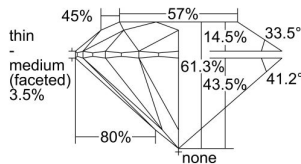

GIA®

FACSIMILE

GIA REPORT 2287354536

Verify this report at GIA.edu

GIA NATURAL DIAMOND DOSSIER®

March 09, 2018
GIA Report Number 2287354536
Shape and Cutting Style ..... Round Brilliant
Measurements ..... 4.19 - 4.20 x 2.57 mm

GRADING RESULTS

Carat Weight ..... 0.27 carat
Color Grade ..... D
Clarity Grade VS1
Cut Grade ..... Excellent

ADDITIONAL GRADING INFORMATION

Polish ..... Excellent
Symmetry ..... Excellent
Fluorescence ..... None
Clarity Characteristics..... Crystal, Cloud, Feather, Pinpoint
Inspection(s): GIA 2287354536

PROPORTIONS

Profile to actual proportions