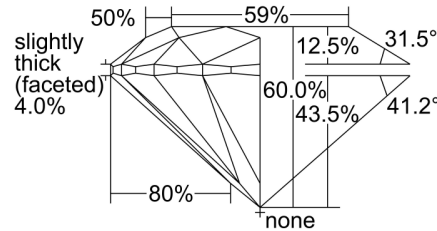

GIA DIAMOND GRADING REPORT

February 12, 2016
GIA Report Number 6212733439
Shape and Cutting Style ..... Round Brilliant
Measurements ..... 8.25 - 8.27 x 4.95 mm

GRADING RESULTS

Carat Weight ..... 2.05 carat
Color Grade ..... E
Clarity Grade VS1
Cut Grade ..... Excellent

ADDITIONAL GRADING INFORMATION

Polish ..... Excellent
Symmetry ..... Excellent
Fluorescence ..... Faint
Inscription(s): GIA 6212733439
Comments: Pinpoints are not shown.

PROPORTIONS

Profile to actual proportions