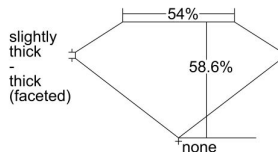

GIA®

FACSIMILE

GIA REPORT 2136438760

Verify this report at gia.edu

GIA DIAMOND DOSSIER®

December 07, 2016
GIA Report Number 2136438760
Shape and Cutting Style ..... Pear Brilliant
Measurements ..... 8.40 x 5.62 x 3.30 mm

GRADING RESULTS

Carat Weight ..... 0.91 carat
Color Grade ..... D
Clarity Grade VVS1

ADDITIONAL GRADING INFORMATION

Polish ..... Very Good
Symmetry ..... Very Good
Fluorescence ..... None
Clarity Characteristics ..... Pinpoint
Inscription(s): GIA 2136438760

PROPORTIONS

Profile not to actual proportions

GRADING SCALES

GIA COLOR SCALE		GIA CLARITY SCALE		
NEAR COLORLESS	D	VERY VERY SLIGHTLY INCLUDED	FLAWLESS	
	E		INTERNALLY FLAWLESS	
	F	VERY SLIGHTLY INCLUDED	VVS₁	
	G		VVS₂	
	H		VS₁	
	FAINT	I	SLIGHTLY INCLUDED	VS₂
		J		SI₁
		K	INCLUDED	SI₂
		L		I₁
		M		I₂
VERY LIGHT		N	LIGHT	I₃
		O		
		P		
	Q			
	R			
	S			
LIGHT	T			
	U			
	V			
	W			
	X			
	Y			
	Z