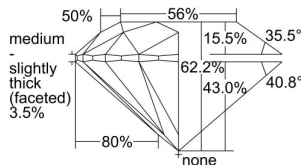

GIA®

FACSIMILE

GIA REPORT

2176923624

Verify this report at gia.edu

GIA DIAMOND DOSSIER®

August 13, 2014
GIA Report Number 2176923624
Shape and Cutting Style ..... Round Brilliant
Measurements ..... 4.78 - 4.80 x 2.98 mm

GRADING RESULTS

Carat Weight ..... 0.42 carat
Color Grade ..... D
Clarity Grade VVS1
Cut Grade ..... Excellent

ADDITIONAL GRADING INFORMATION

Polish ..... Excellent
Symmetry ..... Excellent
Fluorescence ..... None
Clarity Characteristics ..... Pinpoint
Inscription(s): GIA 2176923624

PROPORTIONS

Profile to actual proportions

GRADING SCALES

GIA COLOR SCALE

COLORLESS	D
	E
	F
	G
	H
	I
	J
NEAR COLORLESS	K
	L
Faint	M
	N
	O
	P
Very Light	Q
	R
	S
	T
	U
	V
Light	W
	X
	Y
	Z

GIA CLARITY SCALE

GIA CUT SCALE