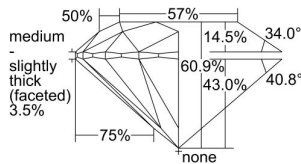

GIA®

FACSIMILE

GIA REPORT 5186913801

Verify this report at gia.edu

GIA DIAMOND DOSSIER®

December 09, 2014
GIA Report Number 5186913801
Shape and Cutting Style ..... Round Brilliant
Measurements ..... 4.23 - 4.24 x 2.58 mm

GRADING RESULTS

Carat Weight ..... 0.28 carat
Color Grade ..... F
Clarity Grade VS1
Cut Grade ..... Excellent

ADDITIONAL GRADING INFORMATION

Polish ..... Excellent
Symmetry ..... Very Good
Fluorescence ..... None
Clarity Characteristics ..... Cloud, Feather
Inscription(s): GIA 5186913801

PROPORTIONS

Profile to actual proportions

GRADING SCALES

GIA COLOR SCALE

COLORED	D
	E
	F
	G
	H
	I
	J
NEAR COLORLESS	K
	L
Faint	M
	N
	O
	P
	R
	S
	T
	U
	V
	W
	X
	Y
Light	Z

GIA CLARITY SCALE

FLAWLESS	VERY VERY SLIGHTLY INCLUDED	VS₁	VS₂	VS₁	VS₂	SI₁	SI₂	I₁	I₂	I₃					
											FLAWLESS	FLAWLESS	VERY SLIGHTLY INCLUDED	SLIGHTLY INCLUDED	INCLUDED

GIA CUT SCALE

EXCELLENT
VERY GOOD
GOOD
FAIR
POOR