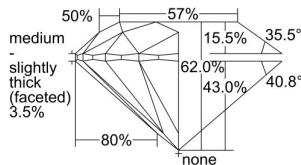

GIA®

FACSIMILE

GIA REPORT 2216914634

Verify this report at gia.edu

GIA DIAMOND DOSSIER®

March 04, 2016
GIA Report Number 2216914634
Shape and Cutting Style ..... Round Brilliant
Measurements ..... 4.55 - 4.57 x 2.83 mm

GRADING RESULTS

Carat Weight ..... 0.36 carat
Color Grade ..... K
Clarity Grade I1
Cut Grade ..... Excellent

ADDITIONAL GRADING INFORMATION

Polish ..... Excellent
Symmetry ..... Excellent
Fluorescence ..... Faint
Clarity Characteristics ..... Feather
Inscription(s): GIA 2216914634

PROPORTIONS

Profile to actual proportions