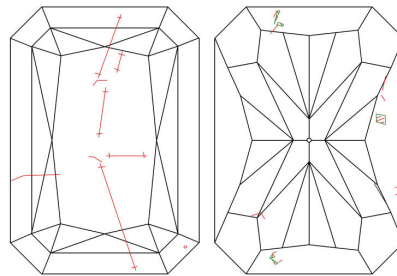

GIA NATURAL DIAMOND GRADING REPORT

June 16, 2019
 GIA Report Number 7336035610
 Shape and Cutting Style Cut-Cornered Rectangular
 Modified Brilliant
 Measurements 8.38 x 6.48 x 4.44 mm

GRADING RESULTS

Carat Weight 2.07 carat
 Color Grade J
 Clarity Grade SI2

ADDITIONAL GRADING INFORMATION

Polish Very Good
 Symmetry Very Good
 Fluorescence None
 Inscription(s): GIA 7336035610

Comments: Additional twinning wisps, pinpoints and surface graining are not shown.

PROPORTIONS

Profile not to actual proportions

CLARITY CHARACTERISTICS

KEY TO SYMBOLS*

-  Twinning Wisp  Extra Facet
-  Feather
-  Cavity
-  Crystal

* Red symbols denote internal characteristics (inclusions). Green or black symbols denote external characteristics (blemishes). Diagram is an approximate representation of the diamond, and symbols shown indicate type, position, and approximate size of clarity characteristics. All clarity characteristics may not be shown. Details of finish are not shown.