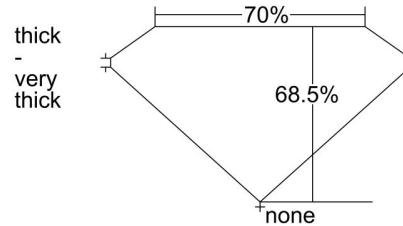

GIA NATURAL DIAMOND GRADING REPORT

June 16, 2019
 GIA Report Number 7336035610
 Shape and Cutting Style Cut-Cornered Rectangular
 Modified Brilliant
 Measurements 8.38 x 6.48 x 4.44 mm

GRADING RESULTS

Carat Weight 2.07 carat
 Color Grade J
 Clarity Grade SI2

ADDITIONAL GRADING INFORMATION

Polish Very Good
 Symmetry Very Good
 Fluorescence None
 Inscription(s): GIA 7336035610

Comments: Additional twinning wisps, pinpoints and surface graining are not shown.

PROPORTIONS

Profile not to actual proportions

CLARITY CHARACTERISTICS

KEY TO SYMBOLS*

-  Twinning Wisp  Extra Facet
-  Feather
-  Cavity
-  Crystal

* Red symbols denote internal characteristics (inclusions). Green or black symbols denote external characteristics (blemishes). Diagram is an approximate representation of the diamond, and symbols shown indicate type, position, and approximate size of clarity characteristics. All clarity characteristics may not be shown. Details of finish are not shown.