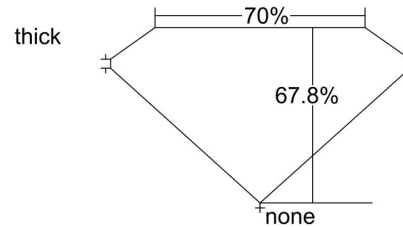

GIA NATURAL DIAMOND GRADING REPORT

May 13, 2019  
 GIA Report Number ..... 5201284935  
 Shape and Cutting Style ..... Emerald Cut  
 Measurements ..... 12.59 x 9.67 x 6.56 mm

GRADING RESULTS

Carat Weight ..... 7.21 carat  
 Color Grade ..... I  
 Clarity Grade ..... VS1

Profile not to actual proportions

CLARITY CHARACTERISTICS

KEY TO SYMBOLS\*

- Crystal
- ⊗ Cloud
- ∖ Needle

\* Red symbols denote internal characteristics (inclusions). Green or black symbols denote external characteristics (blemishes). Diagram is an approximate representation of the diamond, and symbols shown indicate type, position, and approximate size of clarity characteristics. All clarity characteristics may not be shown. Details of finish are not shown.