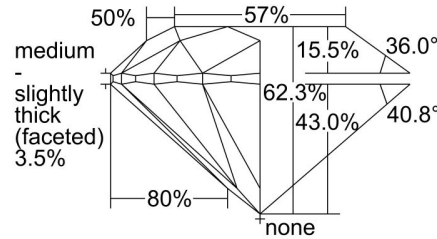

GIA DIAMOND GRADING REPORT

 January 24, 2017
 GIA Report Number 2246765757
 Shape and Cutting Style Round Brilliant
 Measurements 6.77 - 6.81 x 4.23 mm

GRADING RESULTS

 Carat Weight 1.20 carat
 Color Grade E
 Clarity Grade SI2
 Cut Grade Excellent

ADDITIONAL GRADING INFORMATION

 Polish Excellent
 Symmetry Excellent
 Fluorescence None

Comments: Additional clouds are not shown. Pinpoints are not shown.

PROPORTIONS

Profile to actual proportions

CLARITY CHARACTERISTICS

KEY TO SYMBOLS*

- Crystal
- ⊗ Cloud
- ~ Feather
- ∖ Needle

* Red symbols denote internal characteristics (inclusions). Green or black symbols denote external characteristics (blemishes). Diagram is an approximate representation of the diamond, and symbols shown indicate type, position, and approximate size of clarity characteristics. All clarity characteristics may not be shown. Details of finish are not shown.