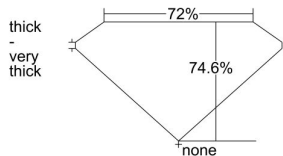

GIA®

FACSIMILE

GIA REPORT 1265010358

Verify this report at gia.edu

GIA DIAMOND DOSSIER®

June 12, 2017
GIA Report Number 1265010358
Shape and Cutting Style ..... Square Modified Brilliant
Measurements ..... 4.94 x 4.82 x 3.60 mm

GRADING RESULTS

Carat Weight ..... 0.75 carat
Color Grade ..... F
Clarity Grade S11

ADDITIONAL GRADING INFORMATION

Polish ..... Excellent
Symmetry ..... Good
Fluorescence ..... None
Clarity Characteristics ..... Crystal, Cloud
Inscription(s): GIA 1265010358

PROPORTIONS

Profile not to actual proportions

GRADING SCALES

GIA COLOR SCALE		GIA CLARITY SCALE			
COLORLESS	D	VERY VERY SLIGHTLY INCLUDED	FLAWLESS		
	E		INTERNALLY FLAWLESS		
	F	VERY SLIGHTLY INCLUDED	VVS₁		
	G		VVS₂		
	H		VS₁		
	NEAR COLORLESS	I	SLIGHTLY INCLUDED	VS₂	
		J		S1₁	
		FAINT	K	INCLUDED	S1₂
			L		I₁
			M		I₂
VERY LIGHT	N	LIGHT	I₃		
	O				
	P				
	Q				
LIGHT	R				
	S				
	T				
	U				
	V				
	Z