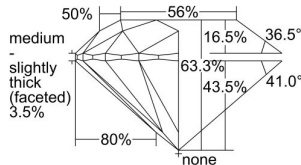

GIA®

FACSIMILE

GIA REPORT 6332975838

Verify this report at GIA.edu

GIA NATURAL DIAMOND DOSSIER®

October 22, 2019
GIA Report Number **6332975838**
Shape and Cutting Style ..... **Round Brilliant**
Measurements ..... **6.10 - 6.13 x 3.87 mm**

GRADING RESULTS

Carat Weight ..... **0.90 carat**
Color Grade ..... **I**
Clarity Grade **S11**
Cut Grade ..... **Excellent**

ADDITIONAL GRADING INFORMATION

Polish ..... **Excellent**
Symmetry ..... **Excellent**
Fluorescence ..... **None**
Clarity Characteristics..... **Cloud, Feather, Knot**
Inscription(s): **GIA 6332975838**

PROPORTIONS

Profile to actual proportions