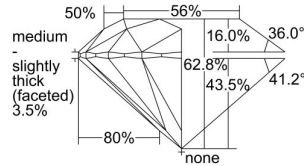

GIA®

FACSIMILE

GIA REPORT 7271525562

Verify this report at GIA.edu

GIA NATURAL DIAMOND DOSSIER®

November 30, 2017
GIA Report Number 7271525562
Shape and Cutting Style ..... Round Brilliant
Measurements ..... 5.06 - 5.07 x 3.18 mm

GRADING RESULTS

Carat Weight ..... 0.50 carat
Color Grade ..... G
Clarity Grade VS1
Cut Grade ..... Excellent

ADDITIONAL GRADING INFORMATION

Polish ..... Excellent
Symmetry ..... Excellent
Fluorescence ..... None
Clarity Characteristics..... Crystal, Cloud, Needle
Inscription(s): GIA 7271525562

PROPORTIONS

Profile to actual proportions