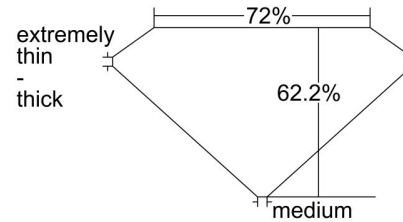

**GIA NATURAL DIAMOND GRADING REPORT**

 May 20, 2019  
 GIA Report Number ..... 2205311350  
 Shape and Cutting Style ..... Emerald Cut  
 Measurements ..... 7.33 x 6.33 x 3.94 mm

**GRADING RESULTS**

 Carat Weight ..... 1.69 carat  
 Color Grade ..... F  
 Clarity Grade ..... VVS1

**ADDITIONAL GRADING INFORMATION**

 Polish ..... Good  
 Symmetry ..... Fair  
 Fluorescence ..... Faint

**PROPORTIONS**

Profile not to actual proportions

**CLARITY CHARACTERISTICS**

**KEY TO SYMBOLS\***

-  Feather
-  Bruise
-  Natural
-  Extra Facet

\* Red symbols denote internal characteristics (inclusions). Green or black symbols denote external characteristics (blemishes). Diagram is an approximate representation of the diamond, and symbols shown indicate type, position, and approximate size of clarity characteristics. All clarity characteristics may not be shown. Details of finish are not shown.