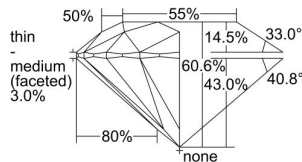

GIA®

FACSIMILE

GIA REPORT 2175440689

Verify this report at gia.edu

GIA DIAMOND DOSSIER®

January 07, 2016
GIA Report Number 2175440689
Shape and Cutting Style ..... Round Brilliant
Measurements ..... 5.75 - 5.79 x 3.50 mm

GRADING RESULTS

Carat Weight ..... 0.70 carat
Color Grade ..... G
Clarity Grade VS2
Cut Grade ..... Excellent

ADDITIONAL GRADING INFORMATION

Polish ..... Excellent
Symmetry ..... Very Good
Fluorescence ..... None
Clarity Characteristics ..... Feather
Inscription(s): GIA 2175440689

PROPORTIONS

Profile to actual proportions

GRADING SCALES

GIA COLOR SCALE

COLORED	D
	E
	F
	G
	H
	I
	J
NEAR COLORLESS	K
	L
Faint	M
	N
	O
	P
	R
	S
	T
	U
	V
	W
	X
	Y
Light	Z

GIA CLARITY SCALE

FLAWLESS	VERY VERY SLIGHTLY INCLUDED	VS₁	VS₂	VS₁	SI₁	SI₂	I₁	I₂	I₃			
										VERY SLIGHTLY INCLUDED	SLIGHTLY INCLUDED	INCLUDED

GIA CUT SCALE

EXCELLENT
VERY GOOD
GOOD
FAIR
POOR