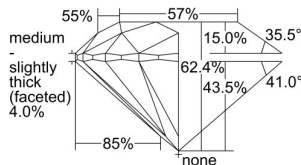

GIA®

FACSIMILE

GIA REPORT 2175947173

Verify this report at gia.edu

GIA DIAMOND DOSSIER®

October 17, 2016
GIA Report Number 2175947173
Shape and Cutting Style ..... Round Brilliant
Measurements ..... 4.30 - 4.31 x 2.69 mm

GRADING RESULTS

Carat Weight ..... 0.30 carat
Color Grade ..... D
Clarity Grade VS2
Cut Grade ..... Excellent

ADDITIONAL GRADING INFORMATION

Polish ..... Excellent
Symmetry ..... Very Good
Fluorescence ..... Medium Blue
Clarity Characteristics ..... Cloud, Crystal
Inscription(s): GIA 2175947173

PROPORTIONS

Profile to actual proportions

GRADING SCALES

GIA COLOR SCALE	GIA CLARITY SCALE	GIA CUT SCALE	
D	FLAWLESS	EXCELLENT	
E	INTERNALLY FLAWLESS		
F		VVS₁	VERY GOOD
G	VVS₂		
H	VS₁	GOOD	
I	VS₂		
J	SI₁	FAIR	
K	SI₂		
L	I₁	POOR	
M	I₂		
N	I₃		
O			
P			
Q			
R			
S			
T			
U			
V			
W			
X			
Y			
Z