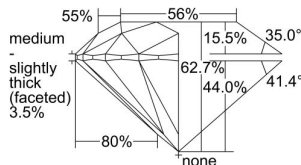

GIA®

FACSIMILE

GIA REPORT 6183251658

Verify this report at gia.edu

GIA DIAMOND DOSSIER®

March 27, 2017
GIA Report Number 6183251658
Shape and Cutting Style ..... Round Brilliant
Measurements ..... 5.66 - 5.72 x 3.56 mm

GRADING RESULTS

Carat Weight ..... 0.70 carat
Color Grade I
Clarity Grade VS2
Cut Grade ..... Excellent

ADDITIONAL GRADING INFORMATION

Polish ..... Excellent
Symmetry ..... Very Good
Fluorescence ..... Strong Blue
Clarity Characteristics ..... Feather
Inscription(s): GIA 6183251658

PROPORTIONS

Profile to actual proportions