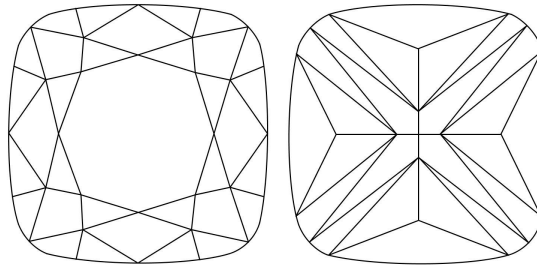

**GIA NATURAL DIAMOND GRADING REPORT**

January 09, 2019

GIA Report Number ..... 6315648194

Shape and Cutting Style ..... Cushion Modified Brilliant

Measurements ..... 7.47 x 7.38 x 4.99 mm

**GRADING RESULTS**

Carat Weight ..... 2.10 carat

Color Grade ..... I

Clarity Grade ..... VVS1

**ADDITIONAL GRADING INFORMATION**

Polish ..... Excellent

Symmetry ..... Excellent

Fluorescence ..... Faint

Inscription(s): GIA 6315648194

**PROPORTIONS**

Profile not to actual proportions

**CLARITY CHARACTERISTICS**

**KEY TO SYMBOLS\***
 Feather

\* Red symbols denote internal characteristics (inclusions). Green or black symbols denote external characteristics (blemishes). Diagram is an approximate representation of the diamond, and symbols shown indicate type, position, and approximate size of clarity characteristics. All clarity characteristics may not be shown. Details of finish are not shown.