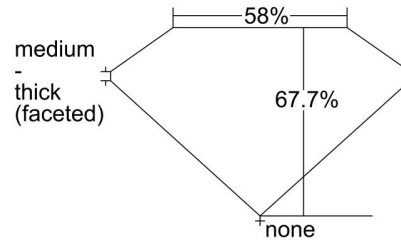

**GIA NATURAL DIAMOND GRADING REPORT**

January 09, 2019

GIA Report Number ..... 6315648194

Shape and Cutting Style ..... Cushion Modified Brilliant

Measurements ..... 7.47 x 7.38 x 4.99 mm

**GRADING RESULTS**

Carat Weight ..... 2.10 carat

Color Grade ..... I

Clarity Grade ..... VVS1

**ADDITIONAL GRADING INFORMATION**

Polish ..... Excellent

Symmetry ..... Excellent

Fluorescence ..... Faint

Inscription(s): GIA 6315648194

**PROPORTIONS**

Profile not to actual proportions

**CLARITY CHARACTERISTICS**

**KEY TO SYMBOLS\***
 Feather

\* Red symbols denote internal characteristics (inclusions). Green or black symbols denote external characteristics (blemishes). Diagram is an approximate representation of the diamond, and symbols shown indicate type, position, and approximate size of clarity characteristics. All clarity characteristics may not be shown. Details of finish are not shown.