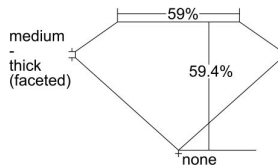

GIA®

FACSIMILE

GIA REPORT 5202165327

Verify this report at GIA.edu

GIA NATURAL DIAMOND DOSSIER®

March 26, 2019
GIA Report Number 5202165327
Shape and Cutting Style ..... Oval Brilliant
Measurements ..... 7.81 x 5.56 x 3.31 mm

GRADING RESULTS

Carat Weight ..... 0.90 carat
Color Grade ..... F
Clarity Grade VS1

ADDITIONAL GRADING INFORMATION

Polish ..... Excellent
Symmetry ..... Very Good
Fluorescence ..... Strong Blue
Clarity Characteristics ..... Crystal, Cloud, Needle
Inscription(s): GIA 5202165327

PROPORTIONS

Profile not to actual proportions

GRADING SCALES

GIA COLOR SCALE		GIA CLARITY SCALE	
COLORLESS	D	VERY VERY SLIGHTLY INCLUDED	FLAWLESS
	E		INTERNALLY FLAWLESS
	F		VVS₁
	G		VVS₂
	H		VS₁
	I		VS₂
	J		SI₁
	K		SI₂
	L		I₁
	M		I₂
NEAR COLORLESS	N	SLIGHTLY INCLUDED	I₃
	O		
	P		
	Q		
FAINT	R		
	S		
	T		
	U		
VERT LIGHT	V		
	W		
	X		
	Y		
LIGHT	Z