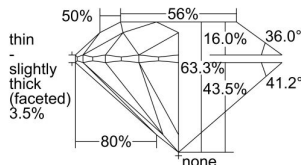

GIA®

FACSIMILE

GIA REPORT 7488243752

Verify this report at GIA.edu

GIA NATURAL DIAMOND DOSSIER®

January 01, 2024
GIA Report Number **7488243752**
Shape and Cutting Style ..... **Round Brilliant**
Measurements ..... **3.36 - 3.39 x 2.14 mm**

GRADING RESULTS

Carat Weight ..... **0.15 carat**
Color Grade ..... **E**
Clarity Grade **S11**
Cut Grade ..... **Excellent**

ADDITIONAL GRADING INFORMATION

Polish ..... **Excellent**
Symmetry ..... **Very Good**
Fluorescence ..... **None**
Clarity Characteristics..... **Crystal, Indented Natural**
Inscription(s): **GIA 7488243752**

PROPORTIONS

Profile to actual proportions