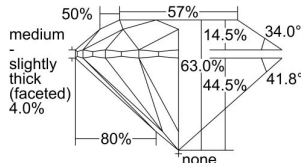

GIA®

FACSIMILE

GIA REPORT 6485576875

Verify this report at GIA.edu

GIA NATURAL DIAMOND DOSSIER®

February 19, 2024
GIA Report Number **6485576875**
Shape and Cutting Style ..... **Round Brilliant**
Measurements ..... **3.40 - 3.41 x 2.15 mm**

GRADING RESULTS

Carat Weight ..... **0.15 carat**
Color Grade ..... **D**
Clarity Grade **VS2**
Cut Grade ..... **Excellent**

ADDITIONAL GRADING INFORMATION

Polish ..... **Excellent**
Symmetry ..... **Excellent**
Fluorescence ..... **None**
Clarity Characteristics ..... **Cloud, Crystal**
Inscription(s): **GIA 6485576875**

PROPORTIONS

Profile to actual proportions

GRADING SCALES

GIA COLOR SCALE

COLORED	D
	E
	F
	G
	H
	I
	J
NEAR COLORLESS	K
	L
	M
Faint	N
	O
	P
	R
	S
	T
	U
	V
	W
	X
	Y
Light	Z

GIA CLARITY SCALE

VERY VERY SLIGHTLY INCLUDED	FLAWLESS
	INTERNALLY FLAWLESS
VERY SLIGHTLY INCLUDED	VVS₁
	VVS₂
SLIGHTLY INCLUDED	VS₁
	VS₂
INCLUDED	SI₁
	SI₂
	I₁
	I₂
	I₃

GIA CUT SCALE

EXCELLENT
VERY GOOD
GOOD
FAIR
POOR