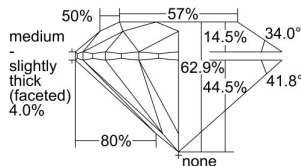

GIA®

FACSIMILE

GIA REPORT 6482874432

Verify this report at GIA.edu

GIA NATURAL DIAMOND DOSSIER®

March 26, 2024
GIA Report Number **6482874432**
Shape and Cutting Style ..... **Round Brilliant**
Measurements ..... **3.38 - 3.40 x 2.14 mm**

GRADING RESULTS

Carat Weight ..... **0.15 carat**
Color Grade ..... **H**
Clarity Grade **VS2**
Cut Grade ..... **Excellent**

ADDITIONAL GRADING INFORMATION

Polish ..... **Excellent**
Symmetry ..... **Excellent**
Fluorescence ..... **Medium Yellow**
Clarity Characteristics ..... **Crystal**
Inscription(s): **GIA 6482874432**

PROPORTIONS

Profile to actual proportions

GRADING SCALES

GIA COLOR SCALE	GIA CLARITY SCALE	GIA CUT SCALE	
D	FLAWLESS	EXCELLENT	
E	INTERNALLY FLAWLESS		
F		VVS₁	VERY GOOD
G	VVS₂		
H	VS₁	GOOD	
I	VS₂		
J	SI₁	FAIR	
K	SI₂		
L	I₁	POOR	
M	I₂		
N	I₃		
O			
P			
Q			
R			
S			
T			
U			
V			
W			
X			
Y			
Z