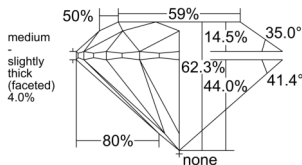

GIA®

FACSIMILE

GIA NATURAL DIAMOND DOSSIER®

January 22, 2025
GIA Report Number 7512234931
Shape and Cutting Style ..... Round Brilliant
Measurements ..... 3.40 - 3.41 x 2.12 mm

GRADING RESULTS

Carat Weight ..... 0.15 carat
Color Grade I
Clarity Grade VVS1
Cut Grade ..... Excellent

ADDITIONAL GRADING INFORMATION

Polish ..... Excellent
Symmetry ..... Very Good
Fluorescence ..... None
Clarity Characteristics..... Pinpoint, Indented Natural
Inscription(s): GIA 7512234931

GIA REPORT 7512234931

Verify this report at GIA.edu

PROPORTIONS

Profile to actual proportions