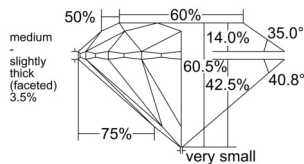

GIA®

FACSIMILE

GIA REPORT 1518563369

Verify this report at GIA.edu

GIA NATURAL DIAMOND DOSSIER®

March 06, 2025
GIA Report Number 1518563369
Shape and Cutting Style ..... Round Brilliant
Measurements ..... 3.43 - 3.45 x 2.08 mm

GRADING RESULTS

Carat Weight ..... 0.15 carat
Color Grade ..... D
Clarity Grade VS2
Cut Grade ..... Excellent

ADDITIONAL GRADING INFORMATION

Polish ..... Excellent
Symmetry ..... Excellent
Fluorescence ..... None
Clarity Characteristics ..... Cloud, Indented Natural
Inscription(s): GIA 1518563369

PROPORTIONS

Profile to actual proportions

GRADING SCALES

GIA COLOR SCALE

COLOURESS	D
	E
	F
	G
	H
	I
	J
NEAR COLOURESS	K
	L
FANIT	M
	N
	O
	P
VERY LIGHT	Q
	R
	S
	T
	U
	V
	W
	X
	Y
LIGHT	Z

GIA CLARITY SCALE

FLAWLESS	VERY VERY SLIGHTLY INCLUDED	VS₁	VS₂	VS₁	VS₂	SI₁	SI₂	I₁	I₂	I₃											
											FLAWLESS	INTERNALLY FLAWLESS	VVS₁	VVS₂	VS₁	VS₂	SI₁	SI₂	I₁	I₂	I₃

GIA CUT SCALE

EXCELLENT
VERY GOOD
GOOD
FAIR
POOR