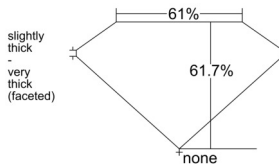

GIA®

FACSIMILE

GIA REPORT 3525723798

Verify this report at GIA.edu

GIA NATURAL DIAMOND DOSSIER®

July 09, 2025
GIA Report Number 3525723798
Shape and Cutting Style ..... Heart Brilliant
Measurements ..... 3.52 x 4.25 x 2.62 mm

GRADING RESULTS

Carat Weight ..... 0.23 carat
Color Grade ..... H
Clarity Grade VS1

ADDITIONAL GRADING INFORMATION

Polish ..... Very Good
Symmetry ..... Very Good
Fluorescence ..... None
Clarity Characteristics ..... Crystal
Inscription(s): GIA 3525723798

PROPORTIONS

Profile not to actual proportions

GRADING SCALES

GIA COLOR SCALE		GIA CLARITY SCALE	
COLORLESS	D	VERY VERY SLIGHTLY INCLUDED	FLAWLESS
	E		INTERNALLY FLAWLESS
	F		VS₁
	G		VS₂
	H		VS₁
	I		VS₂
	J		SI₁
	K		SI₂
	L		I₁
	M		I₂
NEAR COLORLESS	N	SLIGHTLY INCLUDED	I₃
	O		
	P		
	Q		
FAINT	R		
	S		
	T		
	U		
VERY LIGHT	V		
	W		
	X		
	Y		
LIGHT	Z