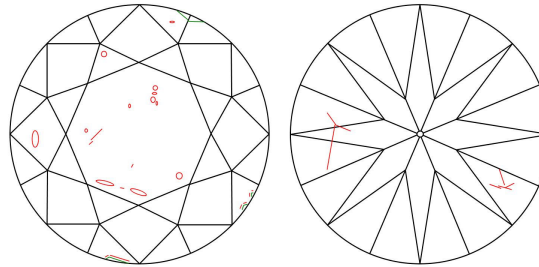

GIA NATURAL DIAMOND GRADING REPORT

November 05, 2019
 GIA Report Number 2347073870
 Shape and Cutting Style Round Brilliant
 Measurements 6.35 - 6.40 x 3.90 mm

GRADING RESULTS

Carat Weight 1.00 carat
 Color Grade D
 Clarity Grade SI2
 Cut Grade Good

ADDITIONAL GRADING INFORMATION

Polish Very Good
 Symmetry Good
 Fluorescence Faint
 Inscription(s): GIA 2347073870
Comments: Pinpoints are not shown. Surface graining is not shown.

PROPORTIONS

Profile to actual proportions

CLARITY CHARACTERISTICS

KEY TO SYMBOLS*

- Crystal
- △ Natural
- ~ Feather
- ∖ Needle
- ∩ Indented Natural

* Red symbols denote internal characteristics (inclusions). Green or black symbols denote external characteristics (blemishes). Diagram is an approximate representation of the diamond, and symbols shown indicate type, position, and approximate size of clarity characteristics. All clarity characteristics may not be shown. Details of finish are not shown.