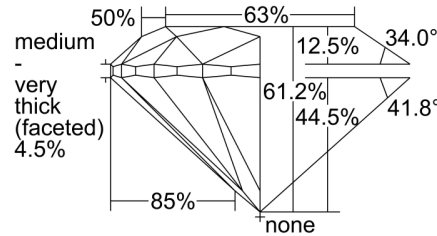

GIA NATURAL DIAMOND GRADING REPORT

November 05, 2019
 GIA Report Number 2347073870
 Shape and Cutting Style Round Brilliant
 Measurements 6.35 - 6.40 x 3.90 mm

GRADING RESULTS

Carat Weight 1.00 carat
 Color Grade D
 Clarity Grade SI2
 Cut Grade Good

ADDITIONAL GRADING INFORMATION

Polish Very Good
 Symmetry Good
 Fluorescence Faint
 Inscription(s): GIA 2347073870
Comments: Pinpoints are not shown. Surface graining is not shown.

PROPORTIONS

Profile to actual proportions

CLARITY CHARACTERISTICS

KEY TO SYMBOLS*

- Crystal
- △ Natural
- ~ Feather
- ∖ Needle
- ∩ Indented Natural

* Red symbols denote internal characteristics (inclusions). Green or black symbols denote external characteristics (blemishes). Diagram is an approximate representation of the diamond, and symbols shown indicate type, position, and approximate size of clarity characteristics. All clarity characteristics may not be shown. Details of finish are not shown.