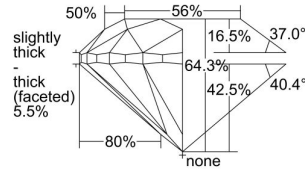

GIA®

FACSIMILE

GIA REPORT 6395365612

Verify this report at GIA.edu

GIA NATURAL DIAMOND DOSSIER®

July 06, 2021
GIA Report Number 6395365612
Shape and Cutting Style ..... Round Brilliant
Measurements ..... 5.26 - 5.28 x 3.39 mm

GRADING RESULTS

Carat Weight ..... 0.60 carat
Color Grade ..... E
Clarity Grade VVS2
Cut Grade ..... Very Good

ADDITIONAL GRADING INFORMATION

Polish ..... Excellent
Symmetry ..... Excellent
Fluorescence ..... Very Strong Blue
Clarity Characteristics ..... Pinpoint
Inscription(s): GIA 6395365612

PROPORTIONS

Profile to actual proportions

GRADING SCALES

GIA COLOR SCALE	GIA CLARITY SCALE	GIA CUT SCALE	
D	FLAWLESS	EXCELLENT	
E	INTERNALLY FLAWLESS		
F		VVS₁	VERY GOOD
G	VVS₂		
H	VS₁	GOOD	
I	VS₂		
J	SI₁	FAIR	
K	SI₂		
L	I₁	POOR	
M	I₂		
N	I₃		
O			
P			
Q			
R			
S			
T			
U			
V			
W			
X			
Y			
Z