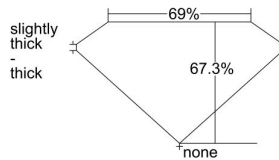

GIA®

FACSIMILE

GIA REPORT 7203913700

Verify this report at gia.edu

GIA DIAMOND DOSSIER®

October 09, 2015
GIA Report Number 7203913700
Shape and Cutting Style ..... **Cut-Cornered Square Modified Brilliant**
Measurements ..... 5.09 x 4.95 x 3.33 mm

GRADING RESULTS

Carat Weight ..... 0.70 carat
Color Grade ..... H
Clarity Grade VVS1

ADDITIONAL GRADING INFORMATION

Polish ..... Excellent
Symmetry ..... Very Good
Fluorescence ..... None
Clarity Characteristics ..... Pinpoint, Feather
Inscription(s): GIA 7203913700

PROPORTIONS

Profile not to actual proportions

GRADING SCALES

GIA COLOR SCALE		GIA CLARITY SCALE			
COLORLESS	D	VERY VERY SLIGHTLY INCLUDED	FLAWLESS		
	E		INTERNALLY FLAWLESS		
	F	VERY SLIGHTLY INCLUDED	VVS₁		
	G		VVS₂		
	NEAR COLORLESS	H	SLIGHTLY INCLUDED	VS₁	
		I		VS₂	
	FANT COLORLESS	J	SLIGHTLY INCLUDED	S₁	
		K		S₂	
		VERY LIGHT	L	INCLUDED	I₁
			M		I₂
LIGHT		N	INCLUDED	I₃	
		O			
		P			
		Q			
		R			
		S			
	T				
	U				
	V				
	W				
	X				
	Y				
	Z