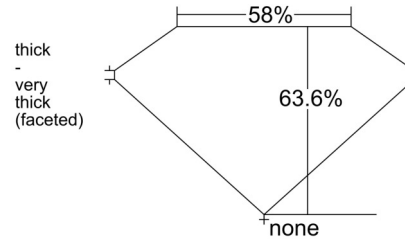

GIA NATURAL DIAMOND GRADING REPORT

October 17, 2025  
 GIA Report Number ..... 2534765754  
 Shape and Cutting Style ..... Oval Brilliant  
 Measurements ..... 11.35 x 7.93 x 5.04 mm

GRADING RESULTS

Carat Weight ..... 3.01 carat  
 Color Grade ..... I  
 Clarity Grade ..... SI1

ADDITIONAL GRADING INFORMATION

Polish ..... Excellent  
 Symmetry ..... Excellent  
 Fluorescence ..... None  
 Inscription(s): GIA 2534765754  
**Comments:** Pinpoints are not shown.

PROPORTIONS

Profile not to actual proportions

CLARITY CHARACTERISTICS

KEY TO SYMBOLS\*

-  Feather
-  Crystal
-  Cloud
-  Needle

\* Red symbols denote internal characteristics (inclusions). Green or black symbols denote external characteristics (blemishes). Diagram is an approximate representation of the diamond, and symbols shown indicate type, position, and approximate size of clarity characteristics. All clarity characteristics may not be shown. Details of finish are not shown.