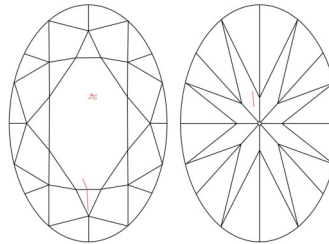

GIA NATURAL DIAMOND GRADING REPORT

October 17, 2025  
 GIA Report Number ..... 2534765754  
 Shape and Cutting Style ..... Oval Brilliant  
 Measurements ..... 11.35 x 7.93 x 5.04 mm

GRADING RESULTS

Carat Weight ..... 3.01 carat  
 Color Grade ..... I  
 Clarity Grade ..... SI1

ADDITIONAL GRADING INFORMATION

Polish ..... Excellent  
 Symmetry ..... Excellent  
 Fluorescence ..... None  
 Inscription(s): GIA 2534765754  
**Comments:** Pinpoints are not shown.

PROPORTIONS

Profile not to actual proportions

CLARITY CHARACTERISTICS

KEY TO SYMBOLS\*

-  Feather
-  Crystal
-  Cloud
-  Needle

\* Red symbols denote internal characteristics (inclusions). Green or black symbols denote external characteristics (blemishes). Diagram is an approximate representation of the diamond, and symbols shown indicate type, position, and approximate size of clarity characteristics. All clarity characteristics may not be shown. Details of finish are not shown.