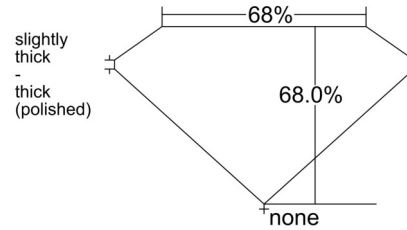

PROPORTIONS

Profile not to actual proportions