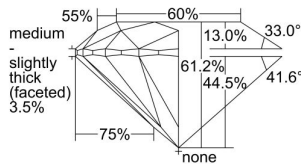

GIA®

FACSIMILE

GIA REPORT 6292301658

Verify this report at GIA.edu

GIA NATURAL DIAMOND DOSSIER®

June 02, 2018
GIA Report Number 6292301658
Shape and Cutting Style ..... Round Brilliant
Measurements ..... 6.16 - 6.25 x 3.80 mm

GRADING RESULTS

Carat Weight ..... 0.90 carat
Color Grade ..... H
Clarity Grade VS2
Cut Grade ..... Excellent

ADDITIONAL GRADING INFORMATION

Polish ..... Excellent
Symmetry ..... Very Good
Fluorescence ..... None
Clarity Characteristics ..... Crystal, Cloud
Inscription(s): GIA 6292301658

PROPORTIONS

Profile to actual proportions

GRADING SCALES

GIA COLOR SCALE	GIA CLARITY SCALE	GIA CUT SCALE	
D	FLAWLESS	EXCELLENT	
E	INTERNALLY FLAWLESS		
F		VVS₁	VERY GOOD
G	VVS₂		
H	VS₁	GOOD	
I	VS₂		
J	SI₁	FAIR	
K	SI₂		
L	I₁	POOR	
M	I₂		
N	I₃		
O			
P			
Q			
R			
S			
T			
U			
V			
W			
X			
Y			
Z