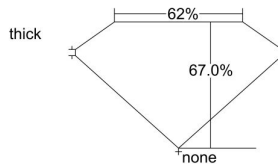

GIA®

FACSIMILE

GIA REPORT 5203702921

Verify this report at gia.edu

GIA DIAMOND DOSSIER®

August 31, 2015
GIA Report Number 5203702921
Shape and Cutting Style ..... Emerald Cut
Measurements ..... 6.10 x 4.54 x 3.04 mm

GRADING RESULTS

Carat Weight ..... 0.77 carat
Color Grade ..... E
Clarity Grade VS1

ADDITIONAL GRADING INFORMATION

Polish ..... Excellent
Symmetry ..... Very Good
Fluorescence ..... None
Clarity Characteristics ..... Crystal, Pinpoint
Inscription(s): GIA 5203702921

PROPORTIONS

Profile not to actual proportions

GRADING SCALES

GIA COLOR SCALE		GIA CLARITY SCALE			
COLORLESS	D	VERY VERY SLIGHTLY INCLUDED	FLAWLESS		
	E		INTERNALLY FLAWLESS		
	F	VERY SLIGHTLY INCLUDED	VVS₁		
	G		VVS₂		
	H		VS₁		
	NEAR COLORLESS	I	SLIGHTLY INCLUDED	VS₂	
		J		SI₁	
		FAINT	K	INCLUDED	SI₂
			L		I₁
			M		I₂
VERY LIGHT	N	LIGHT	I₃		
	O				
	P				
	Q				
	R				
	S				
	T				
	U				
	V				
	W				
	X				
	Y				
	Z