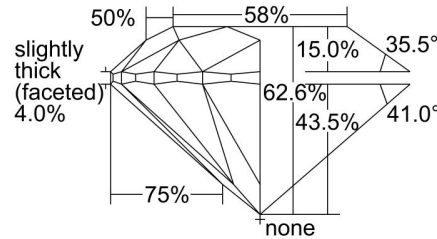

GIA DIAMOND GRADING REPORT

January 13, 2016  
 GIA Report Number ..... 7211467044  
 Shape and Cutting Style ..... Round Brilliant  
 Measurements ..... 11.51 - 11.58 x 7.23 mm

GRADING RESULTS

Carat Weight ..... 6.02 carat  
 Color Grade ..... J  
 Clarity Grade ..... SI1  
 Cut Grade ..... Excellent

ADDITIONAL GRADING INFORMATION

Polish ..... Excellent  
 Symmetry ..... Excellent  
 Fluorescence ..... Faint  
 Inscription(s): GIA 7211467044  
 Comments: Pinpoints are not shown.

PROPORTIONS

Profile to actual proportions

CLARITY CHARACTERISTICS

KEY TO SYMBOLS\*

-  Feather
-  Crystal
-  Cloud
-  Needle
-  Knot

\* Red symbols denote internal characteristics (inclusions). Green or black symbols denote external characteristics (blemishes). Diagram is an approximate representation of the diamond, and symbols shown indicate type, position, and approximate size of clarity characteristics. All clarity characteristics may not be shown. Details of finish are not shown.