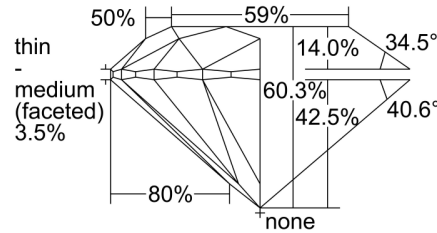

GIA DIAMOND GRADING REPORT

October 09, 2014
GIA Report Number 5161638981
Shape and Cutting Style ..... Round Brilliant
Measurements ..... 6.89 - 6.92 x 4.16 mm

GRADING RESULTS

Carat Weight ..... 1.21 carat
Color Grade ..... E
Clarity Grade VS1
Cut Grade ..... Excellent

ADDITIONAL GRADING INFORMATION

Polish ..... Excellent
Symmetry ..... Excellent
Fluorescence ..... None
Inscription(s): GIA 5161638981
Comments: Pinpoints are not shown.

PROPORTIONS

Profile to actual proportions