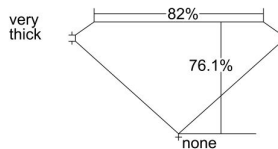

GIA®

FACSIMILE

GIA REPORT

2161742646

Verify this report at gia.edu

GIA DIAMOND DOSSIER®

November 05, 2014
GIA Report Number 2161742646
Shape and Cutting Style ..... Rectangular Modified Brilliant
Measurements ..... 4.89 x 4.52 x 3.44 mm

GRADING RESULTS

Carat Weight ..... 0.62 carat
Color Grade ..... F
Clarity Grade VS2

ADDITIONAL GRADING INFORMATION

Polish ..... Good
Symmetry ..... Fair
Fluorescence ..... None
Clarity Characteristics ..... Feather
Inscription(s): GIA 2161742646

PROPORTIONS

Profile not to actual proportions

GRADING SCALES

GIA COLOR SCALE		GIA CLARITY SCALE			
COLORLESS	D	VERY VERY SLIGHTLY INCLUDED	FLAWLESS		
	E		INTERNALLY FLAWLESS		
	F	VERY SLIGHTLY INCLUDED	VVS₁		
	G		VVS₂		
	H		VS₁		
	NEAR COLORLESS	I	SLIGHTLY INCLUDED	VS₂	
		J		SI₁	
		FAINT	K	INCLUDED	SI₂
			L		I₁
			M		I₂
VERT LIGHT	N	LIGHT	I₃		
	O				
	P				
	Q				
	R