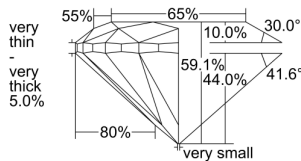

GIA®

FACSIMILE

GIA REPORT 6177236926

Verify this report at gia.edu

GIA DIAMOND DOSSIER®

July 14, 2015
GIA Report Number 6177236926
Shape and Cutting Style ..... Round Brilliant
Measurements ..... 6.02 - 6.09 x 3.58 mm

GRADING RESULTS

Carat Weight ..... 0.81 carat
Color Grade ..... J
Clarity Grade VS1
Cut Grade ..... Good

ADDITIONAL GRADING INFORMATION

Polish ..... Very Good
Symmetry ..... Fair
Fluorescence ..... Very Strong Blue
Clarity Characteristics..... Indented Natural, Cavity, Pinpoint
Inspection(s): GIA 6177236926

PROPORTIONS

GRADING SCALES

GIA COLOR SCALE	GIA CLARITY SCALE	GIA CUT SCALE	
D	FLAWLESS	EXCELLENT	
E	INTERNALLY FLAWLESS		
F		VVS₁	VERY GOOD
G	VVS₂		
H	VS₁	GOOD	
I	VS₂		
J	SI₁	FAIR	
K	SI₂		
L	I₁	POOR	
M	I₂		
N	I₃		
O			
P			
Q			
R			
S			
T			
U			
V			
W			
X			
Y			
Z