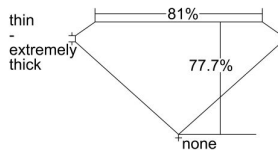

GIA®

FACSIMILE

GIA REPORT 5171925261

Verify this report at gia.edu

GIA DIAMOND DOSSIER®

October 05, 2016
GIA Report Number 5171925261
Shape and Cutting Style ..... Square Modified Brilliant
Measurements ..... 3.96 x 3.84 x 2.98 mm

GRADING RESULTS

Carat Weight ..... 0.38 carat
Color Grade ..... J
Clarity Grade VS2

ADDITIONAL GRADING INFORMATION

Polish ..... Good
Symmetry ..... Fair
Fluorescence ..... None
Clarity Characteristics ..... Feather
Inscription(s): GIA 5171925261

PROPORTIONS

Profile not to actual proportions

GRADING SCALES

GIA COLOR SCALE		GIA CLARITY SCALE			
COLORLESS	D	VERY VERY SLIGHTLY INCLUDED	FLAWLESS		
	E		INTERNALLY FLAWLESS		
	F	VERY SLIGHTLY INCLUDED	VVS₁		
	G		VVS₂		
	NEAR COLORLESS	H	SLIGHTLY INCLUDED	VS₁	
		I		VS₂	
		FAINT	J	SLIGHTLY INCLUDED	SI₁
			K		SI₂
	VERT LIGHT		L	INCLUDED	I₁
			M		I₂
LIGHT			N	INCLUDED	I₃
			O		
		P			
		Q			
	R				
	S				
T					
U					
V					
W					
X					
Y					
Z