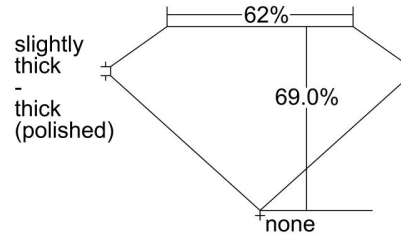

GIA NATURAL DIAMOND GRADING REPORT

July 08, 2024  
 GIA Report Number ..... 2231340556  
 Shape and Cutting Style ..... Emerald Cut  
 Measurements ..... 6.70 x 4.76 x 3.29 mm

GRADING RESULTS

Carat Weight ..... 1.06 carat  
 Color Grade ..... E  
 Clarity Grade ..... Internally Flawless

PROPORTIONS

Profile not to actual proportions

CLARITY CHARACTERISTICS

GRADING SCALES

GIA COLOR SCALE		GIA CLARITY SCALE		
COLOURLESS	D	VERY VERY SLIGHTLY INCLUDED	FLAWLESS	
	E		INTERNALLY FLAWLESS	
	F		VVS <sub>1</sub>	
NEAR COLOURLESS	G		VVS <sub>2</sub>	
	H		VERY SLIGHTLY INCLUDED	VS <sub>1</sub>
	I			VS <sub>2</sub>
J	SLIGHTLY INCLUDED			SI <sub>1</sub>
FAINT			K	SI <sub>2</sub>
			L	INCLUDED
	M		I <sub>2</sub>	
N	I <sub>3</sub>			
VERY LIGHT	O			
	P			
	Q			
LIGHT	R			
	S			
	T			
	U			
	V			
	W			
	X			
Y				
Z				