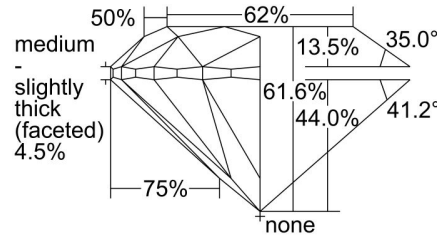

GIA NATURAL DIAMOND GRADING REPORT

October 07, 2022
 GIA Report Number 1449852764
 Shape and Cutting Style Round Brilliant
 Measurements 7.27 - 7.32 x 4.49 mm

GRADING RESULTS

Carat Weight 1.50 carat
 Color Grade I
 Clarity Grade VVS1
 Cut Grade Excellent

ADDITIONAL GRADING INFORMATION

Polish Excellent
 Symmetry Excellent
 Fluorescence Medium Blue
 Inscription(s): GIA 1449852764
Comments: Additional pinpoints are not shown.

PROPORTIONS

Profile to actual proportions

CLARITY CHARACTERISTICS

KEY TO SYMBOLS*

- Pinpoint
- ∖ Needle

* Red symbols denote internal characteristics (inclusions). Green or black symbols denote external characteristics (blemishes). Diagram is an approximate representation of the diamond, and symbols shown indicate type, position, and approximate size of clarity characteristics. All clarity characteristics may not be shown. Details of finish are not shown.