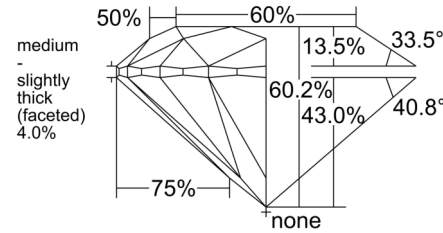

GIA NATURAL DIAMOND GRADING REPORT

June 10, 2025
 GIA Report Number 5523288366
 Shape and Cutting Style Round Brilliant
 Measurements 7.36 - 7.42 x 4.45 mm

GRADING RESULTS

Carat Weight 1.51 carat
 Color Grade D
 Clarity Grade S11
 Cut Grade Excellent

PROPORTIONS

Profile to actual proportions

CLARITY CHARACTERISTICS

KEY TO SYMBOLS*

- Feather
- Crystal
- Cloud
- Needle
- Natural

* Red symbols denote internal characteristics (inclusions). Green or black symbols denote external characteristics (blemishes). Diagram is an approximate representation of the diamond, and symbols shown indicate type, position, and approximate size of clarity characteristics. All clarity characteristics may not be shown. Details of finish are not shown.