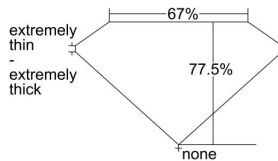

GIA®

FACSIMILE

GIA REPORT 5172701534

Verify this report at gia.edu

GIA DIAMOND DOSSIER®

June 23, 2016
GIA Report Number 5172701534
Shape and Cutting Style ..... Square Modified Brilliant
Measurements ..... 4.70 x 4.69 x 3.63 mm

GRADING RESULTS

Carat Weight ..... 0.70 carat
Color Grade ..... G
Clarity Grade S11

ADDITIONAL GRADING INFORMATION

Polish ..... Good
Symmetry ..... Good
Fluorescence ..... None
Clarity Characteristics..... Crystal, Feather
Inscription(s): GIA 5172701534, IGI 32948997

PROPORTIONS

Profile not to actual proportions

GRADING SCALES

GIA COLOR SCALE		GIA CLARITY SCALE			
COLORLESS	D	VERY VERY SLIGHTLY INCLUDED	FLAWLESS		
	E		INTERNALLY FLAWLESS		
	F		VVS₁		
	G		VVS₂		
	NEAR COLORLESS	H	VERY SLIGHTLY INCLUDED	VS₁	
		I		VS₂	
		FAINT	J	SLIGHTLY INCLUDED	S1₁
			K		S1₂
	L		I₁		
	VERT LIGHT		M	INCLUDED	I₂
N			I₃		
O					
P					
LIGHT	Q				
	R				
	S				
	T				
	U				
	Z