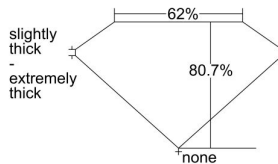

GIA®

FACSIMILE

GIA REPORT 2195038581

Verify this report at GIA.edu

GIA NATURAL DIAMOND DOSSIER®

January 19, 2018
GIA Report Number 2195038581
Shape and Cutting Style ..... Square Modified Brilliant
Measurements ..... 4.65 x 4.45 x 3.60 mm

GRADING RESULTS

Carat Weight ..... 0.70 carat
Color Grade ..... G
Clarity Grade SI1

ADDITIONAL GRADING INFORMATION

Polish ..... Very Good
Symmetry ..... Very Good
Fluorescence ..... None
Clarity Characteristics ..... Cloud, Crystal
Inscription(s): GIA 2195038581

PROPORTIONS

Profile not to actual proportions

GRADING SCALES

GIA COLOR SCALE		GIA CLARITY SCALE		
NEAR COLORLESS	D	VERY VERY SLIGHTLY INCLUDED	FLAWLESS	
	E		INTERNALLY FLAWLESS	
	F	VERY SLIGHTLY INCLUDED	VVS₁	
	G		VVS₂	
	H		VS₁	
	FAINT	I	SLIGHTLY INCLUDED	VS₂
		J		SI₁
		K	INCLUDED	SI₂
		L		I₁
		M		I₂
VERT LIGHT	N	INCLUDED	I₃	
	O			
	P			
	Q			
LIGHT	R			
	S			
	T			
	U			
	V			
	Z