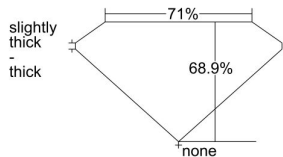

GIA®

FACSIMILE

GIA REPORT 2101566834

Verify this report at GIA.edu

GIA NATURAL DIAMOND DOSSIER®

March 06, 2020
GIA Report Number 2101566834
Shape and Cutting Style ..... Square Modified Brilliant
Measurements ..... 4.38 x 4.19 x 2.89 mm

GRADING RESULTS

Carat Weight ..... 0.45 carat
Color Grade ..... G
Clarity Grade VVS1

ADDITIONAL GRADING INFORMATION

Polish ..... Excellent
Symmetry ..... Excellent
Fluorescence ..... Faint
Clarity Characteristics..... Needle, Pinpoint
Inscription(s): GIA 2101566834

PROPORTIONS

Profile not to actual proportions

GRADING SCALES

GIA COLOR SCALE		GIA CLARITY SCALE			
COLORLESS	D	VERY VERY SLIGHTLY INCLUDED	FLAWLESS		
	E		INTERNALLY FLAWLESS		
	F	VERY SLIGHTLY INCLUDED	VVS₁		
	G		VVS₂		
	H		VS₁		
	NEAR COLORLESS	I	SLIGHTLY INCLUDED	VS₂	
		J		SI₁	
		FAINT	K	INCLUDED	SI₂
			L		I₁
			M		I₂
VERT LIGHT	N	LIGHT	I₃		
	O				
	P				
	Q				
	R