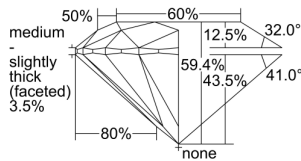

GIA®

FACSIMILE

GIA REPORT 7211918336

Verify this report at gia.edu

GIA DIAMOND DOSSIER®

March 01, 2016
GIA Report Number 7211918336
Shape and Cutting Style ..... Round Brilliant
Measurements ..... 5.80 - 5.83 x 3.45 mm

GRADING RESULTS

Carat Weight ..... 0.70 carat
Color Grade ..... F
Clarity Grade S11
Cut Grade ..... Excellent

ADDITIONAL GRADING INFORMATION

Polish ..... Excellent
Symmetry ..... Excellent
Fluorescence ..... Faint
Clarity Characteristics ..... Cloud, Crystal
Inscription(s): GIA 7211918336

PROPORTIONS

Profile to actual proportions

GRADING SCALES

GIA COLOR SCALE	GIA CLARITY SCALE	GIA CUT SCALE
D	FLAWLESS	EXCELLENT
E	FLAWLESS	
F	INTERNALLY FLAWLESS	VERY GOOD
G	FLAWLESS	
H	VVS₁	GOOD
I	VVS₂	
J	VS₁	FAIR
K	VS₂	
L	S1₁	POOR
M	S1₂	
N	I₁	
O	I₂	
P	I₃	
Q		
R		
S		
T		
U		
V		
W		
X		
Y		
Z