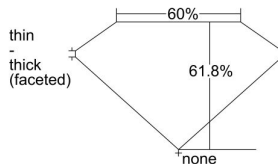

GIA®

FACSIMILE

GIA REPORT 5211825344

Verify this report at GIA.edu

GIA NATURAL DIAMOND DOSSIER®

June 28, 2021
GIA Report Number 5211825344
Shape and Cutting Style ..... Oval Brilliant
Measurements ..... 7.41 x 5.52 x 3.41 mm

GRADING RESULTS

Carat Weight ..... 0.90 carat
Color Grade ..... E
Clarity Grade VS1

ADDITIONAL GRADING INFORMATION

Polish ..... Excellent
Symmetry ..... Very Good
Fluorescence ..... Faint
Clarity Characteristics..... Crystal, Indented Natural
Inscription(s): GIA 5211825344

PROPORTIONS

Profile not to actual proportions

GRADING SCALES

GIA COLOR SCALE		GIA CLARITY SCALE			
COLORLESS	D	VERY VERY SLIGHTLY INCLUDED	FLAWLESS		
	E		INTERNALLY FLAWLESS		
	F	VERY SLIGHTLY INCLUDED	VVS₁		
	G		VVS₂		
	H		VS₁		
	NEAR COLORLESS	I	SLIGHTLY INCLUDED	VS₂	
		J		SI₁	
		FAINT	K	INCLUDED	SI₂
			L		I₁
			M		I₂
VERT LIGHT	N	LIGHT	I₃		
	O				
	P				
	Q				
	R