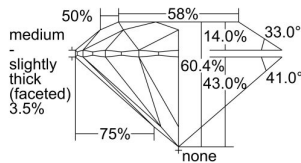

GIA®

FACSIMILE

GIA REPORT 6401400138

Verify this report at GIA.edu

GIA NATURAL DIAMOND DOSSIER®

October 14, 2021
GIA Report Number **6401400138**
Shape and Cutting Style ..... **Round Brilliant**
Measurements ..... **4.33 - 4.34 x 2.62 mm**

GRADING RESULTS

Carat Weight ..... **0.30 carat**
Color Grade ..... **D**
Clarity Grade **S12**
Cut Grade ..... **Excellent**

ADDITIONAL GRADING INFORMATION

Polish ..... **Very Good**
Symmetry ..... **Very Good**
Fluorescence ..... **None**
Clarity Characteristics ..... **Cloud**
Inscription(s): **GIA 6401400138**

PROPORTIONS

Profile to actual proportions

GRADING SCALES

GIA COLOR SCALE	GIA CLARITY SCALE	GIA CUT SCALE	
D	FLAWLESS	EXCELLENT	
E	INTERNALLY FLAWLESS		
F		VVS₁	VERY GOOD
G	VVS₂		
H	VS₁	GOOD	
I	VS₂		
J	S1₁	FAIR	
K	S1₂		
L	I₁	POOR	
M	I₂		
N	I₃		
O			
P			
Q			
R			
S			
T			
U			
V			
W			
X			
Y			
Z