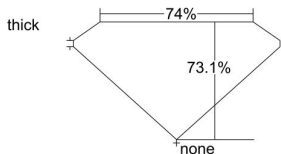

GIA®

FACSIMILE

GIA REPORT 2225149049

Verify this report at GIA.edu

GIA NATURAL DIAMOND DOSSIER®

November 15, 2021
GIA Report Number 2225149049
Shape and Cutting Style ..... Square Modified Brilliant
Measurements ..... 5.19 x 5.16 x 3.77 mm

GRADING RESULTS

Carat Weight ..... 0.90 carat
Color Grade ..... G
Clarity Grade VS1

ADDITIONAL GRADING INFORMATION

Polish ..... Excellent
Symmetry ..... Very Good
Fluorescence ..... None
Clarity Characteristics..... Crystal, Cloud, Needle, Pinpoint
Inscription(s): GIA 2225149049

PROPORTIONS

Profile not to actual proportions

GRADING SCALES

GIA COLOR SCALE		GIA CLARITY SCALE			
COLORLESS	D	VERY VERY SLIGHTLY INCLUDED	FLAWLESS		
	E		INTERNALLY FLAWLESS		
	F	VERY SLIGHTLY INCLUDED	VVS₁		
	G		VVS₂		
	H		VS₁		
	NEAR COLORLESS	I	SLIGHTLY INCLUDED	VS₂	
		J		SI₁	
		FAINT	K	INCLUDED	SI₂
			L		I₁
			M		I₂
VERT LIGHT	N	LIGHT	I₃		
	O				
	P				
	Q				
	R