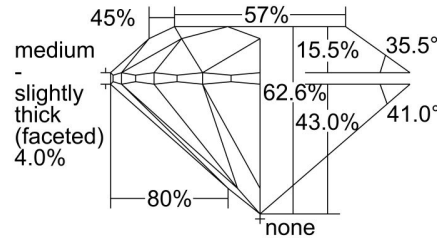

GIA NATURAL DIAMOND GRADING REPORT

February 14, 2022
 GIA Report Number 1429282106
 Shape and Cutting Style Round Brilliant
 Measurements 6.32 - 6.38 x 3.98 mm

GRADING RESULTS

Carat Weight 1.00 carat
 Color Grade I
 Clarity Grade VVS1
 Cut Grade Excellent

ADDITIONAL GRADING INFORMATION

Polish Excellent
 Symmetry Excellent
 Fluorescence None
 Inscription(s): GIA 1429282106
 Comments: Internal graining is not shown.

PROPORTIONS

Profile to actual proportions

CLARITY CHARACTERISTICS

KEY TO SYMBOLS*

- Feather
- Chip

* Red symbols denote internal characteristics (inclusions). Green or black symbols denote external characteristics (blemishes). Diagram is an approximate representation of the diamond, and symbols shown indicate type, position, and approximate size of clarity characteristics. All clarity characteristics may not be shown. Details of finish are not shown.