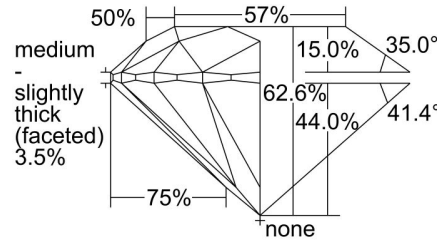

GIA NATURAL DIAMOND GRADING REPORT

March 20, 2024
 GIA Report Number 5483859424
 Shape and Cutting Style Round Brilliant
 Measurements 8.65 - 8.70 x 5.43 mm

GRADING RESULTS

Carat Weight 2.51 carat
 Color Grade G
 Clarity Grade VS1
 Cut Grade Excellent

ADDITIONAL GRADING INFORMATION

Polish Excellent
 Symmetry Excellent
 Fluorescence None
 Inscription(s): GIA 5483859424

PROPORTIONS

Profile to actual proportions

CLARITY CHARACTERISTICS

KEY TO SYMBOLS*

- Crystal
- ~ Feather
- \\ Needle
- Pinpoint

* Red symbols denote internal characteristics (inclusions). Green or black symbols denote external characteristics (blemishes). Diagram is an approximate representation of the diamond, and symbols shown indicate type, position, and approximate size of clarity characteristics. All clarity characteristics may not be shown. Details of finish are not shown.